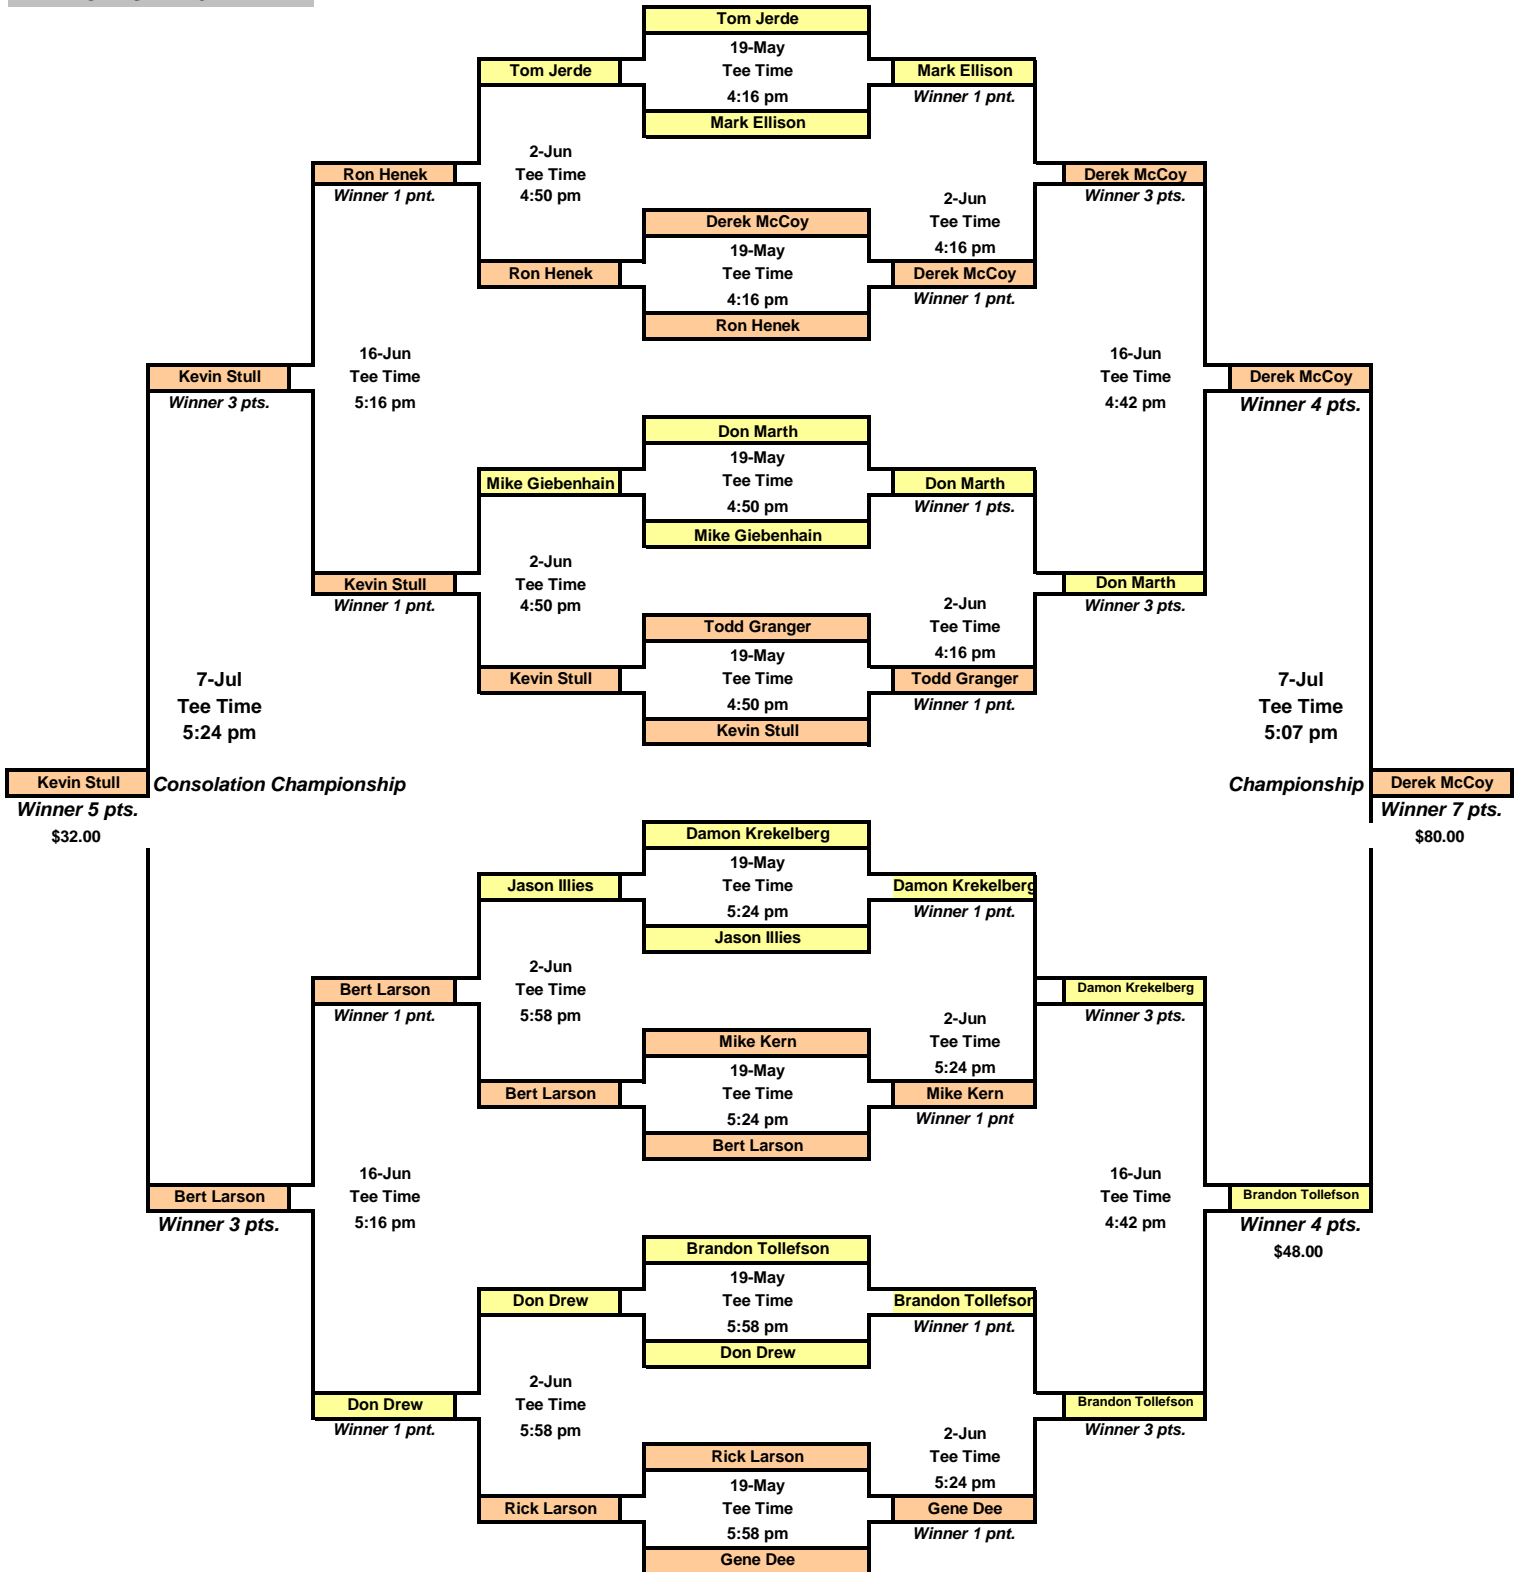

**FLIGHT #3
HANDICAPS 14-20**

PLAYER

Notes:

- Match Play Winners Receive Player Points.
- Flight Champion, Runner up and Consolation winners receive payout.
- Winner of match is required to update the board immediately following match.
- Matches not played on assigned date must be played before your next match event.
- It is up to each player to connect with their opponent to schedule the match time.
- A player will be automatically lose a match if they do not show up at the agreed to time.
- Any players in this bracket with out a handicap must play as a **ZERO** until you have established your handicap.