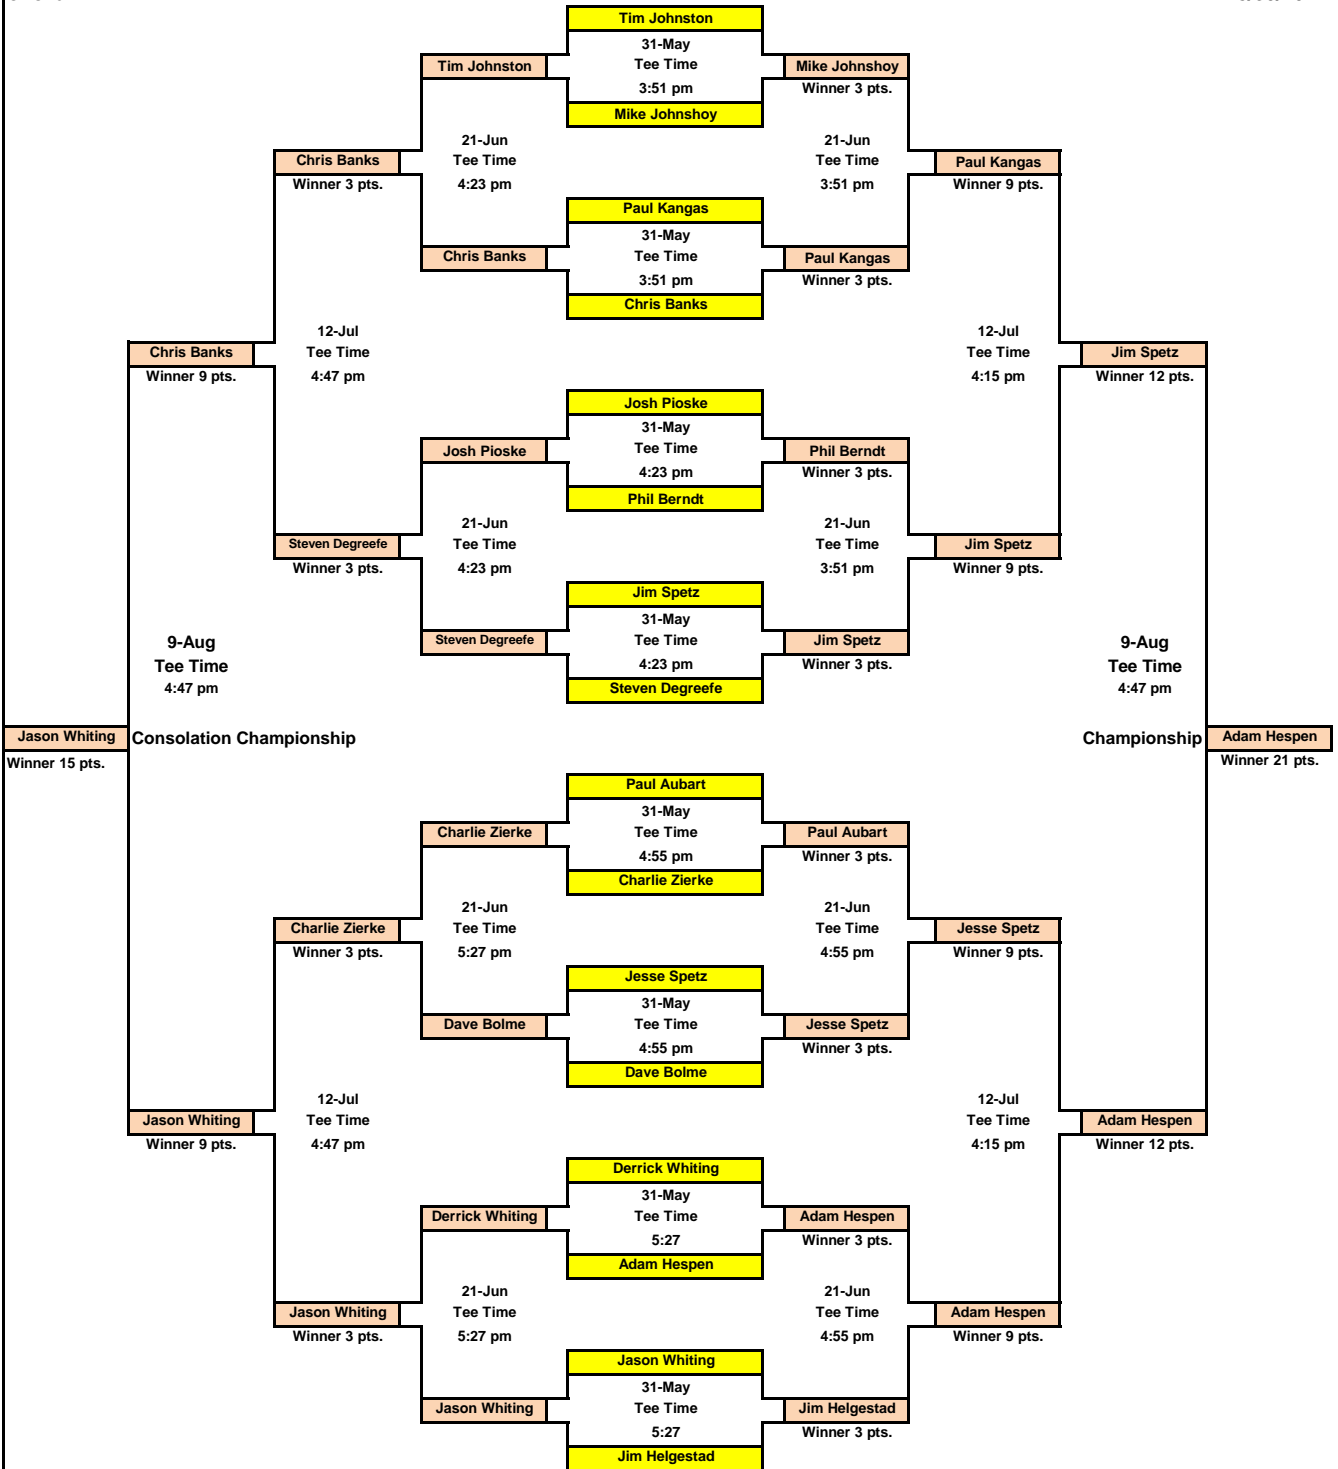

FLIGHT # 1

CHC: 0-12

PLAYER

WEDNESDAY 9 HOLE MATCH PLAY

5/30/2017

Notes:

- Any players in this bracket without a handicap must play as a **ZERO** until you have established your handicap.
- Match play winners receive player points.
- Flight Champion, Runner up and Consolation winners receive payout.
- Winner of match is required to update the board immediately following match.
- A player will automatically lose a match if they do not show up at the scheduled time.
- Matches not played on assigned date:
 - > Match must be played a minimum of 1 week prior to the next round of matches (update the bracket and send email to league chair with the results immediately: jason.whiting@yahoo.com)
 - > It is up to each player to connect with their opponent to schedule the alternate tee time with the pro shop.
 - > A player may not play in a regular scheduled league event if they are still a contestant in the match play event.

FLIGHT # 2

CHC: 13-18

PLAYER

WEDNESDAY 9 HOLE MATCH PLAY

5/30/2017

Notes:

Any players in this bracket without a handicap must play as a **ZERO** until you have established your handicap.

Match play winners receive player points.

Flight Champion, Runner up and Consolation winners receive payout.

Winner of match is required to update the board immediately following match.

A player will automatically lose a match if they do not show up at the scheduled time.