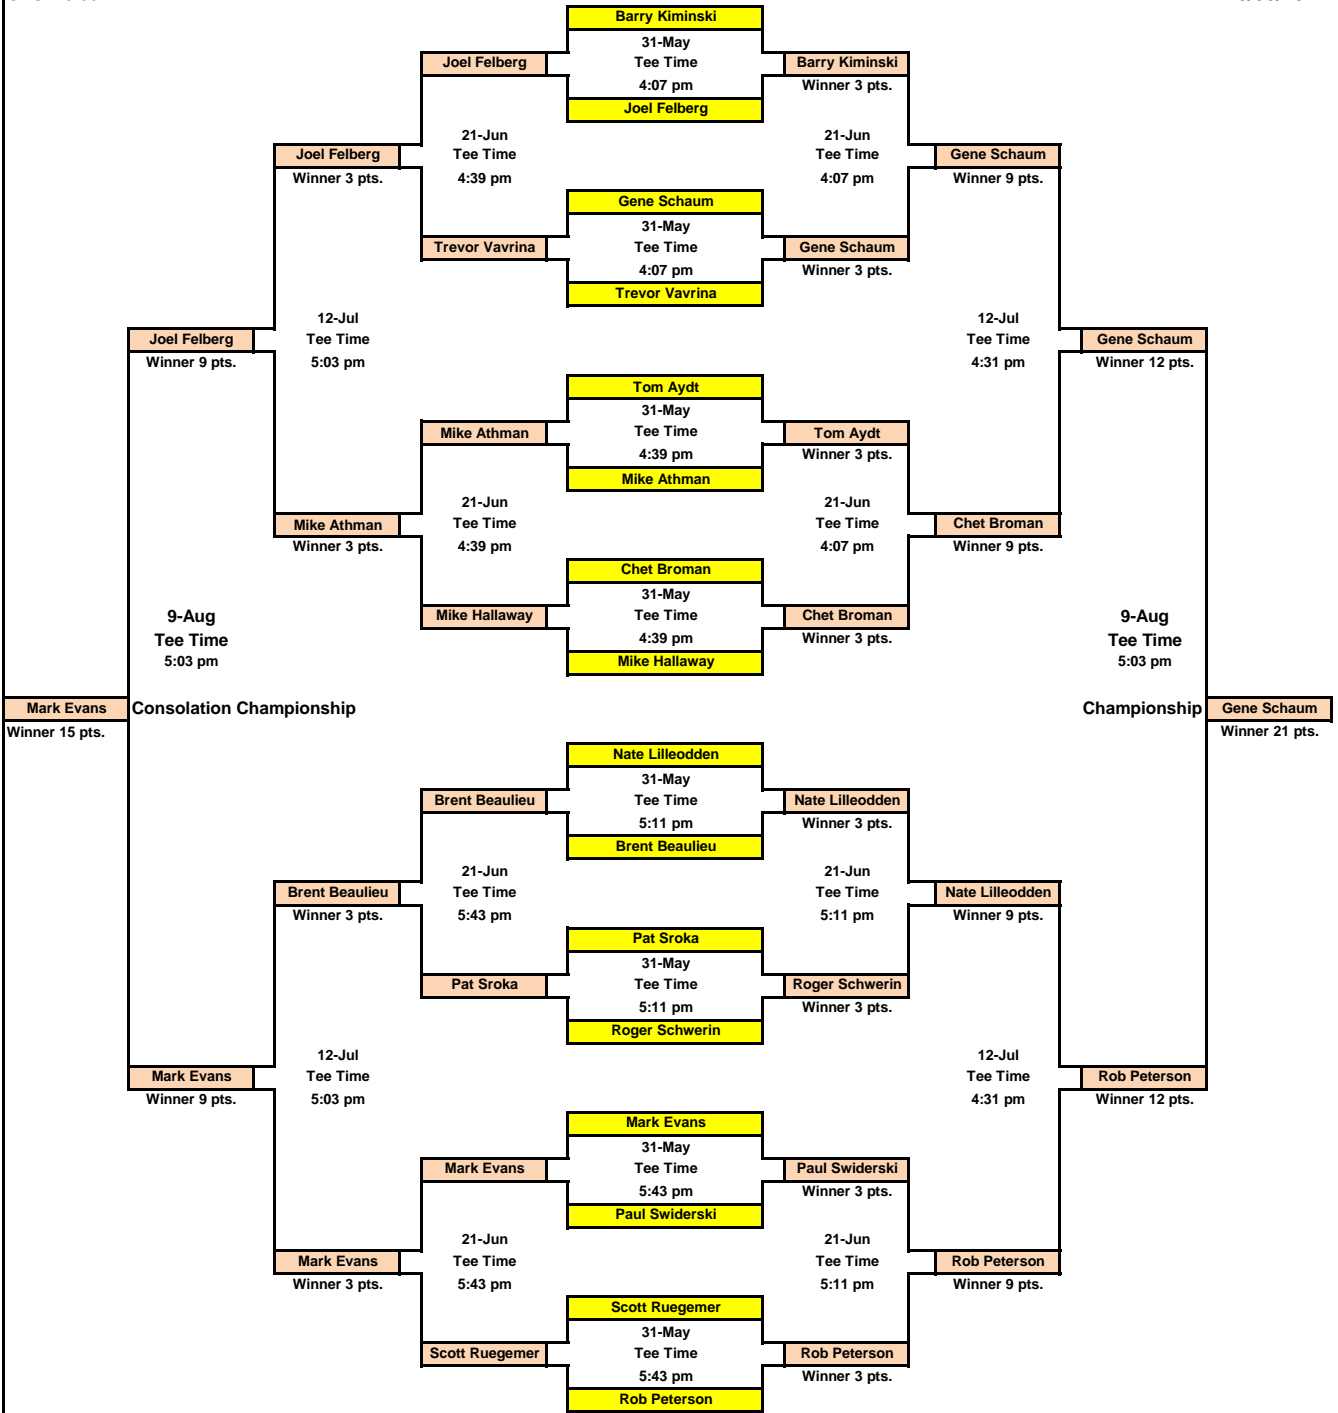

FLIGHT # 3

CHC: 20-38

PLAYER

WEDNESDAY 9 HOLE MATCH PLAY

5/30/2017

Notes:

Any players in this bracket without a handicap must play as a **ZERO** until you have established your handicap.

Match play winners receive player points.

Flight Champion, Runner up and Consolation winners receive payout.

Winner of match is required to update the board immediately following match.

A player will automatically lose a match if they do not show up at the scheduled time.

Matches not played on assigned date:

- > Match must be played a minimum of 1 week prior to the next round of matches (update the bracket and send email to league chair with the results immediately: jason.whiting@yahoo.com)
- > It is up to each player to connect with their opponent to schedule the alternate tee time with the pro shop.
- > A player may not play in a regular scheduled league event if they are still a contestant in the match play event.