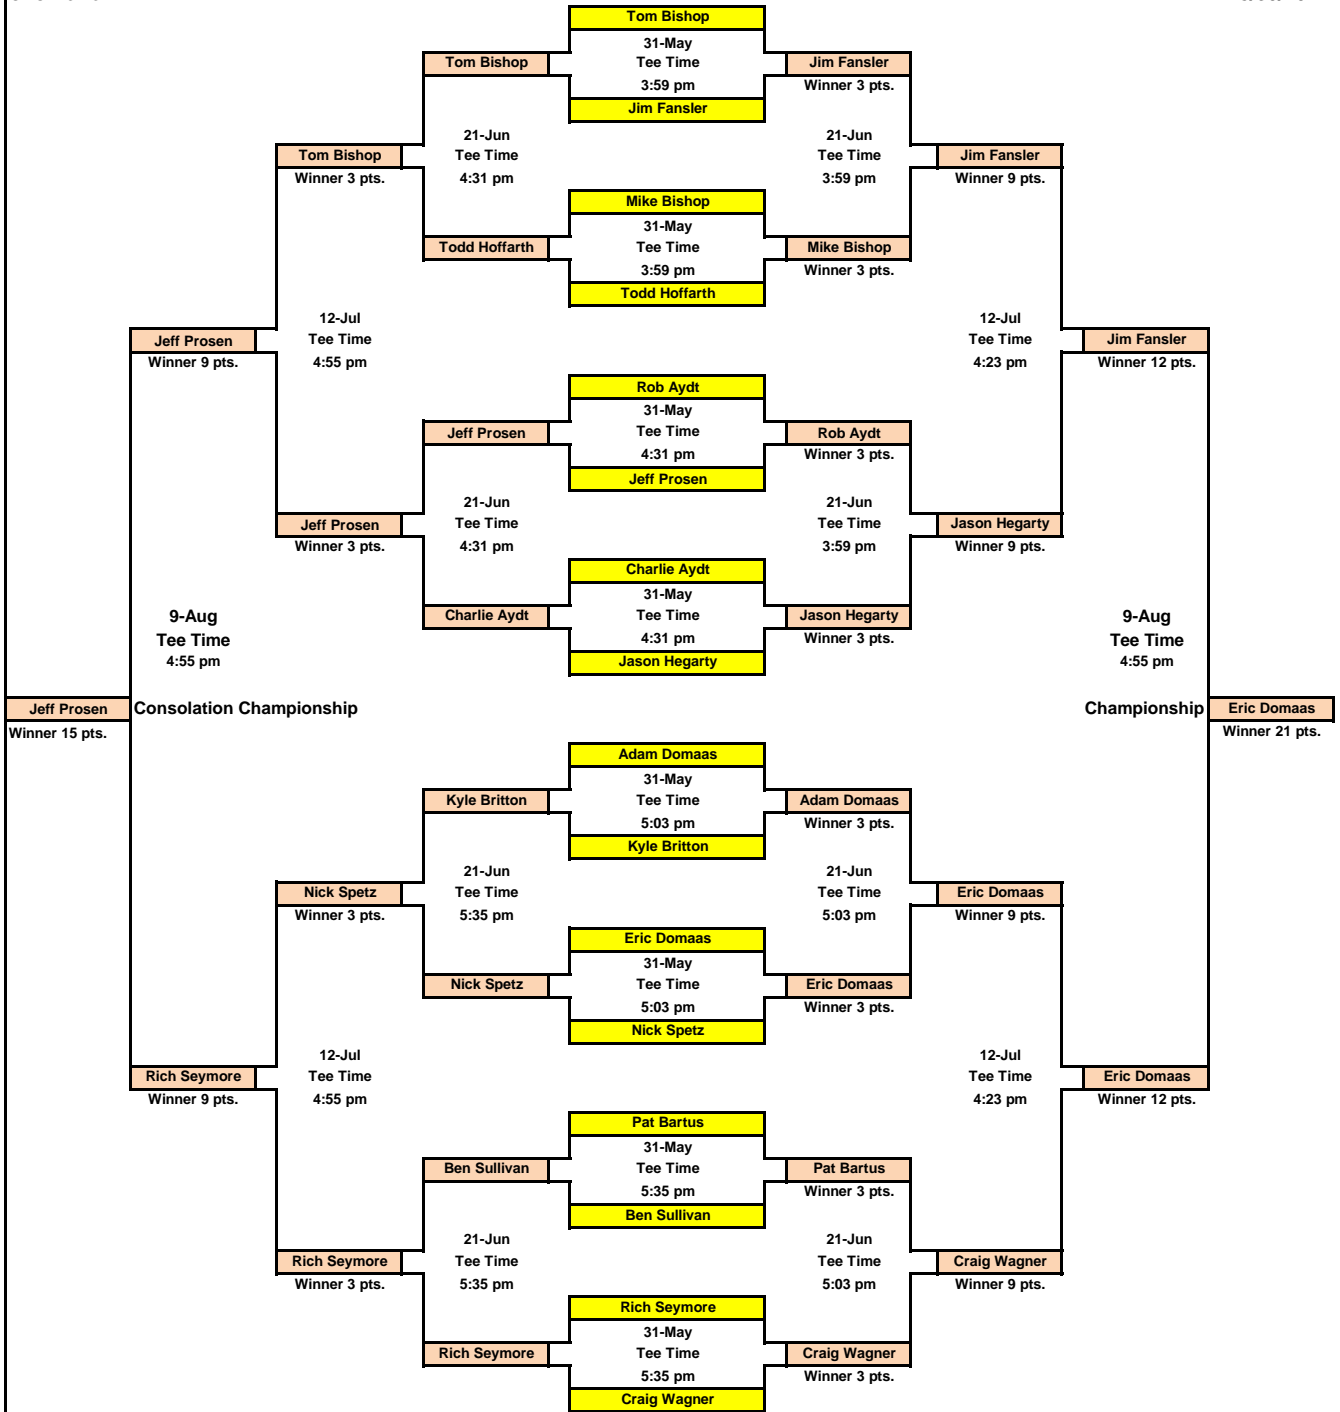

FLIGHT # 1

CHC: 0-12

PLAYER

WEDNESDAY 9 HOLE MATCH PLAY

5/30/2017

Notes:

- Any players in this bracket without a handicap must play as a **ZERO** until you have established your handicap.
- Match play winners receive player points.
- Flight Champion, Runner up and Consolation winners receive payout.
- Winner of match is required to update the board immediately following match.
- A player will automatically lose a match if they do not show up at the scheduled time.
- Matches not played on assigned date:
 - > Match must be played a minimum of 1 week prior to the next round of matches (update the bracket and send email to league chair with the results immediately: jason.whiting@yahoo.com)
 - > It is up to each player to connect with their opponent to schedule the alternate tee time with the pro shop.
 - > A player may not play in a regular scheduled league event if they are still a contestant in the match play event.

FLIGHT # 2

CHC: 13-18

PLAYER

WEDNESDAY 9 HOLE MATCH PLAY

5/30/2017

Notes:

Any players in this bracket without a handicap must play as a **ZERO** until you have established your handicap.

Match play winners receive player points.

Flight Champion, Runner up and Consolation winners receive payout.

Winner of match is required to update the board immediately following match.

A player will automatically lose a match if they do not show up at the scheduled time.