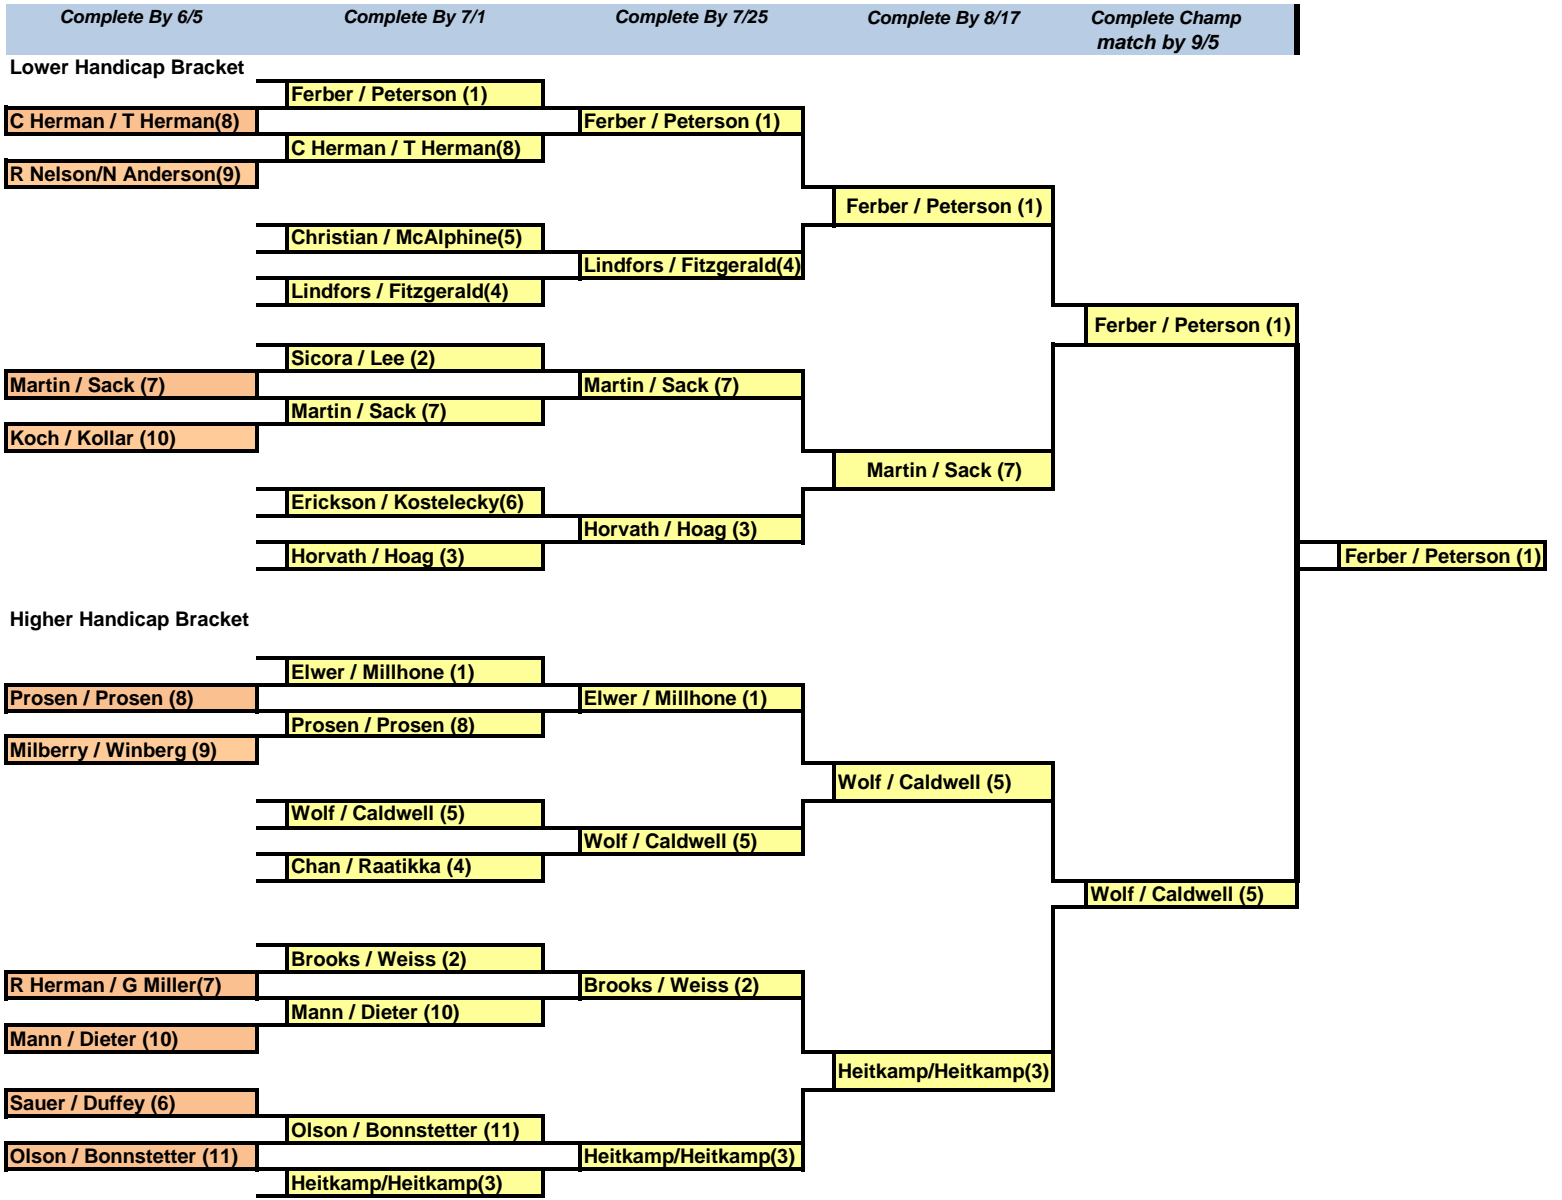

Saturday Classic - 2019

21 teams = \$420 Collected

\$10 per team = \$80
 PAID
 20pts per team = 160

\$40 per team = \$160
 PAID
 30pts per team = 120

\$60 per team = \$120
 PAID
 Each team qualifies for Fox Cup

\$80 per team = \$80
 \$440 payout
 PAID

ALL MATCHES MUST BE COMPLETED BY DATE INDICATED AT TOP OF COLUMN OR MATCH WILL BE DECIDED BY A COIN FLIP.