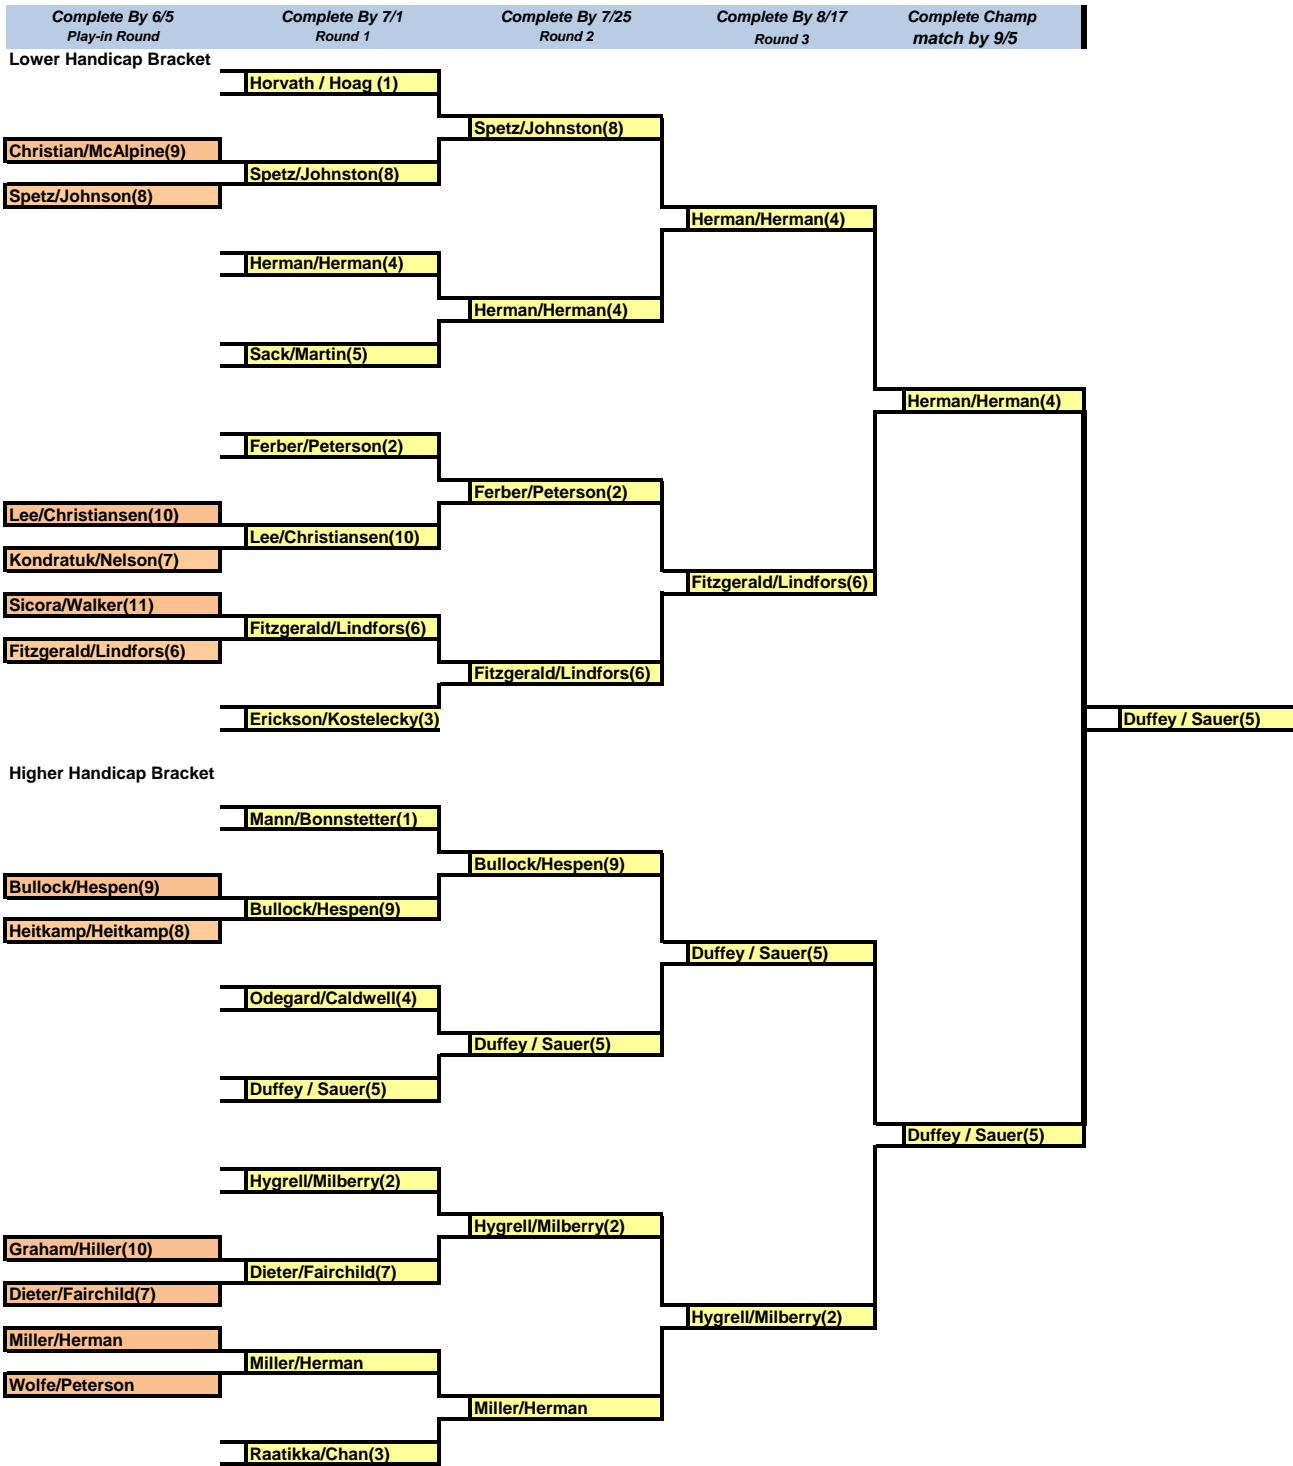

Saturday Classic - 2018

No payout for this round	\$15 X 16= \$240 PAID	\$20x8=\$160 PAID	\$25x4=\$100 PAID	\$50x2 = \$100 Total=\$600
2 TOC pts x 12 = 24	5pts x 16 winners = 80	10pts x 8 winners = 80	15pts x 4 winners = 60	2 TOC Entries

ALL MATCHES MUST BE COMPLETED PRIOR TO COMMENCEMENT OF THE NEXT ROUND. I.E. 1ST ROUND MATCH MUST BE COMPLETED BY SCHEDULED DATE OR THE MATCH WILL BE DECIDED BY A COIN FLIP.