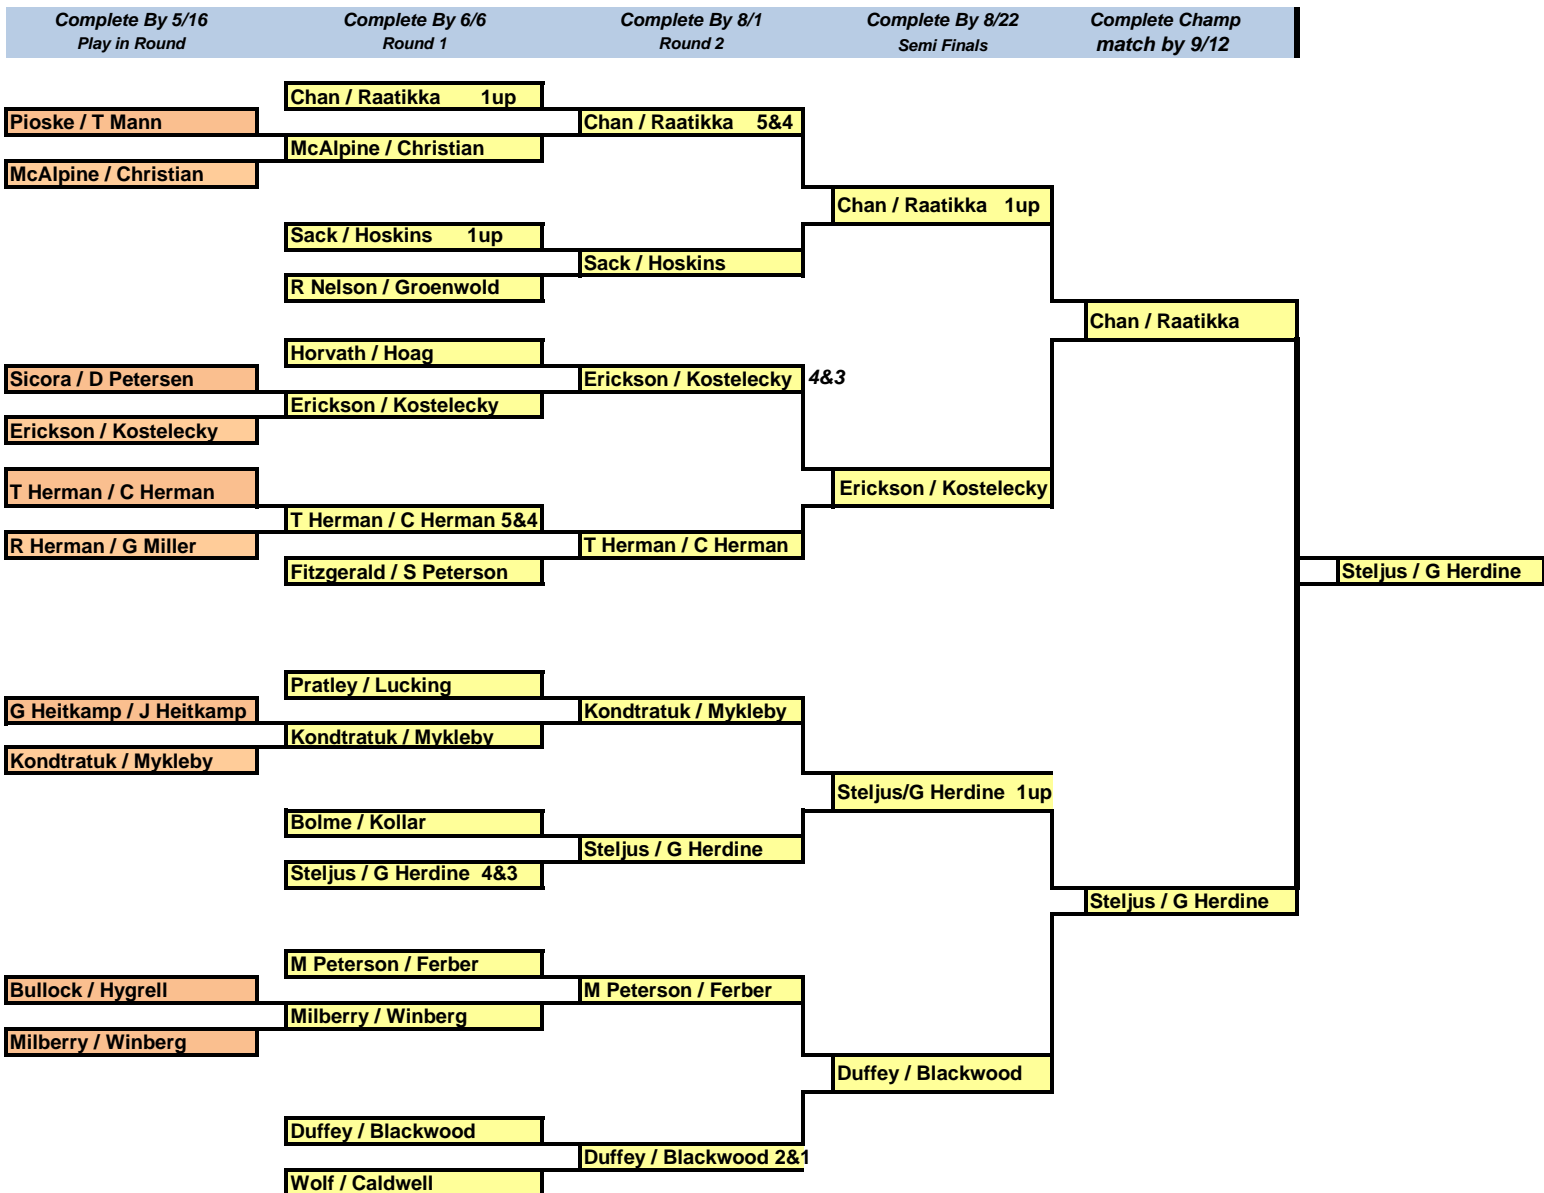

Saturday Classic - 2020

21 teams = \$420 Collected

\$10 per team = \$80

PAID

20pts per team = 160

\$40 per team = \$160

PAID

30pts per team = 120