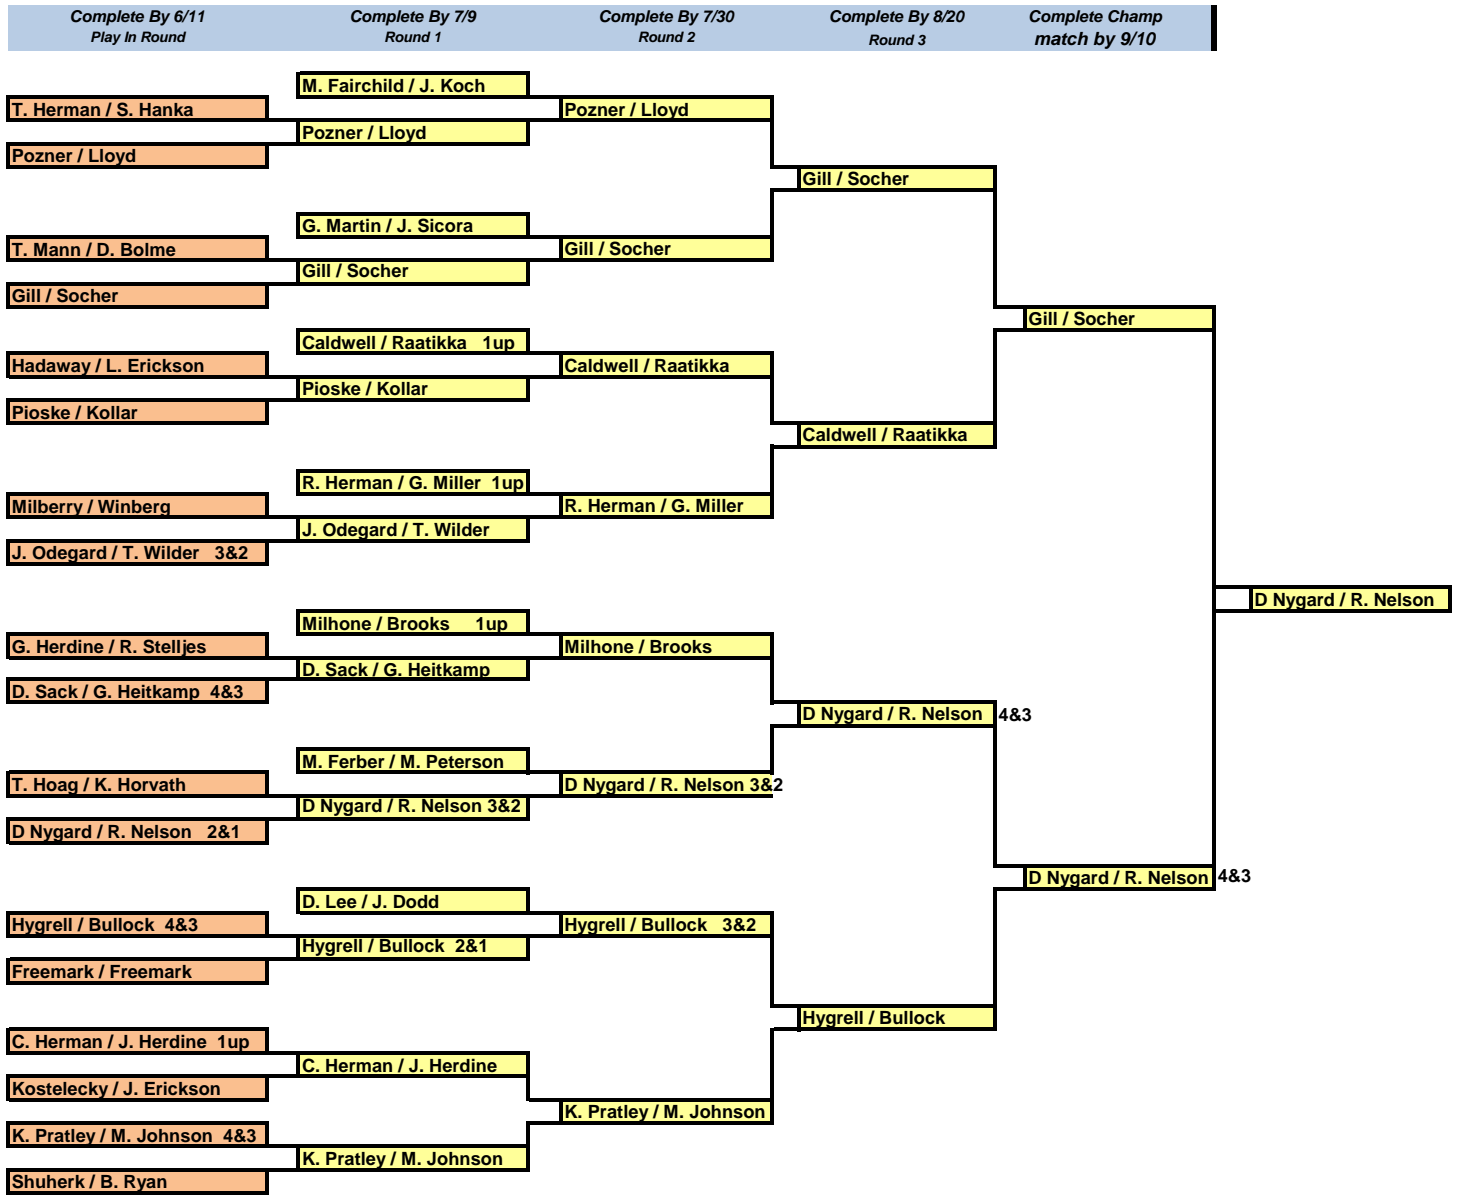

Saturday Classic - 2022

Chits >>>>	\$500 Collected	PAID \$20 per team = \$160 20 pts per team	PAID \$40 per team = \$160 30 pts per team	PAID \$55 per team = \$110 40 pts per team	PAID \$70 per team = \$70 50 pts to winning team
------------	-----------------	---	---	---	---

ALL MATCHES MUST BE COMPLETED BY DATE INDICATED AT TOP OF COLUMN. NO EXCEPTIONS!!!